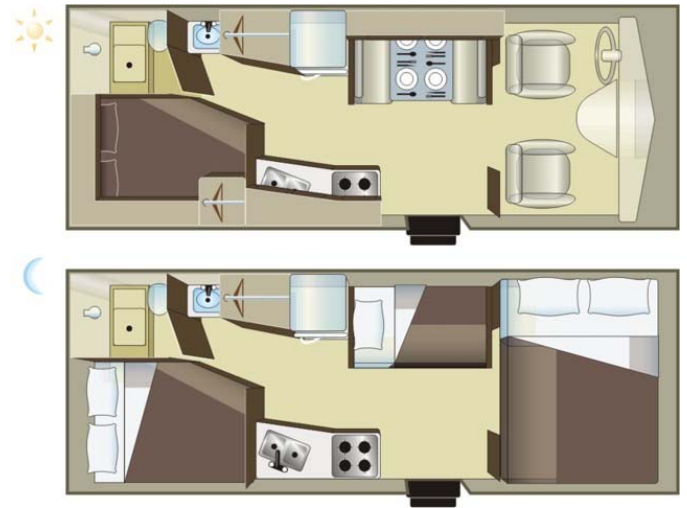

MH 22 (medium motorhome)

MH 22 (medium motorhome)

This unit is great for two adults to tour with, yet is comfortable for up to five people.

Features include:

- a permanent double bed in the rear
- rooftop air conditioning
- full kitchen
- dinette
- plenty of storage capacity

Automatic Transmission	4 Speed Overdrive
Ford Chassis	V10 Gas Engine
Cruise Control	Tilt Steering Wheel
Power Steering	Power Brakes
Dash Air Conditioning	AM/FM Radio with CD
Fridge	Stove
Oven/ Microwave	Hot Water Heater
Furnace	Flush Toilet
Overcab Bed	135cm x 213cm / 53" x 84"
Rear Bed	127cm x 203cm / 50" x 80"
Dinette Bed	109cm x 183cm / 43" x 72"
Overall Length	721cm / 23'8"
Overall Width	250cm / 8'2"
Overall Height	340cm / 11'2"
Interior Height	203cm / 6'8"
Fresh Water	115 L
Black Water	85 L
Grey Water	98 L
Gas Capacity	140 L
Propane Capacity	87 L
Roof Air Conditioning	